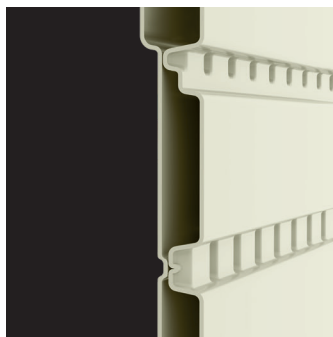

Durable, multi-wall resin panels provide ultimate strength and stability