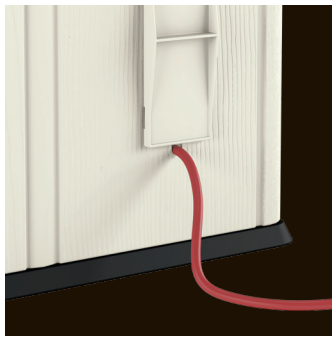

Electrical cord port allows convenient connection for electrical appliances