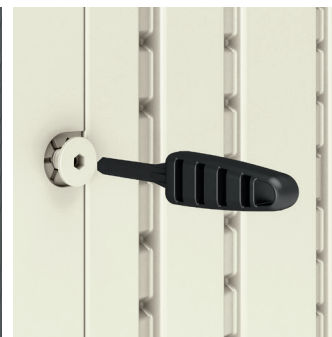

Assembly is quick and easy with minimal tools required (easy bolt driver included)